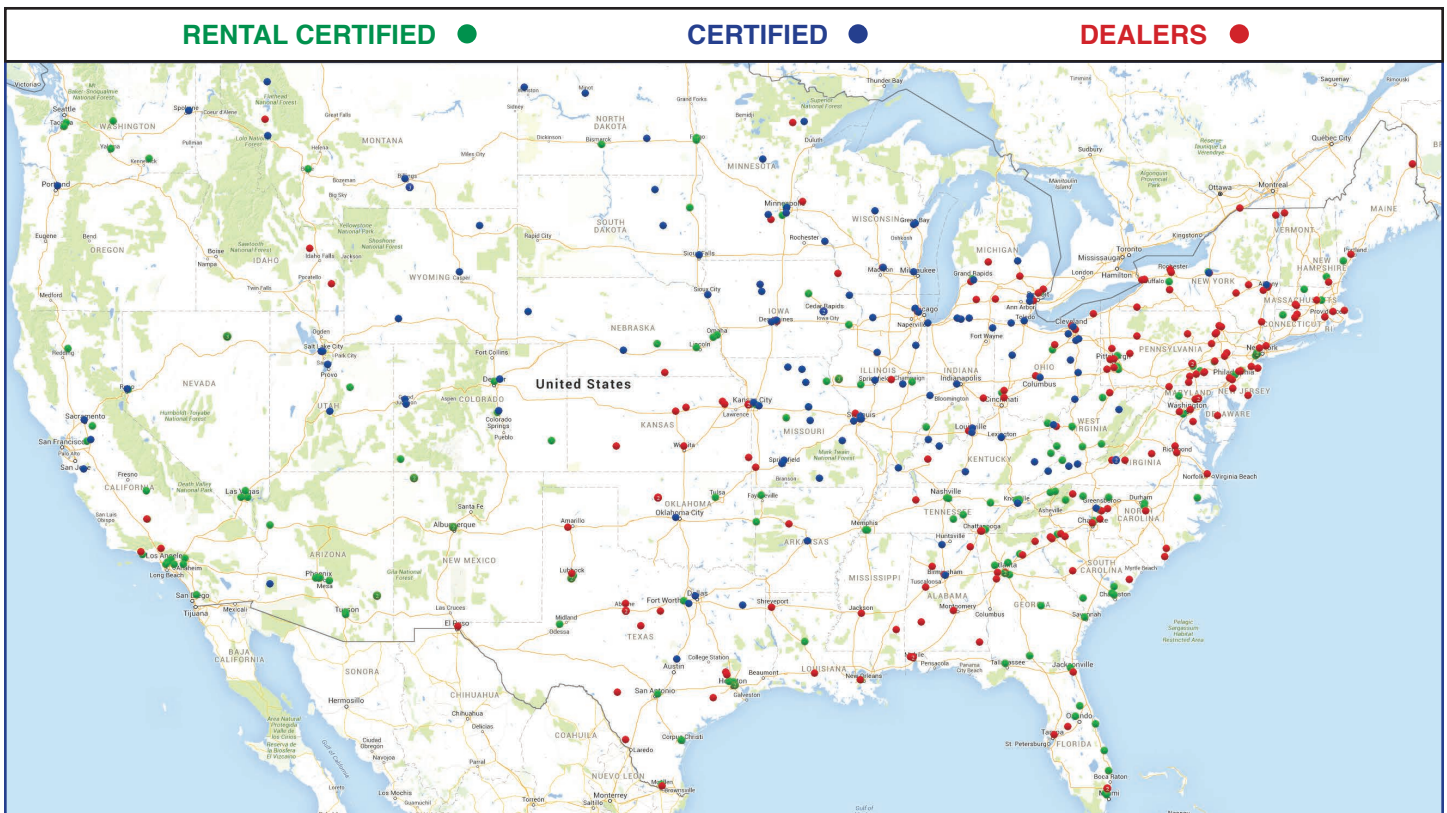

**NATIONAL CERTIFIED
DEALER NETWORK**

TRUST

**IT'S WHAT'S INSIDE
THAT COUNTS**

National Certified Dealer Network

When you purchase TyrFil by one of our Certified Dealers, you can be confident that you are getting the flatproofing solution that will perform in your application. Accella Tire Fill Systems has partnered with their Dealer Network to ensure approved tire fill processing methods are performed and dealer sales personnel are trained on offering the right product per application. With over 500-plus years combined tire fill experience, our sales and technical support teams work closely with our dealers to solve your flat tire problems. We are committed to eliminating flat tires, reducing down-time, and promoting safety.

A dealer must meet the following criteria to receive Certification:

- Adhere to approved tire fill processing guidelines
- Offer approved flatproofing products for the application
- Employ a certified tire fill processor
- Provide a heated fill and cure area
- Keep accurate records
- Submit quality control samples
- Follow safety procedures
- Maintain adequate liability coverage
- Offer a Wheel Exchange Program

In addition to the above criteria, our Rental Certified Dealer Network guarantees to not chunk.

2003 Curtain Pole Road • Chattanooga, TN 37406
(800) 821-4147 • www.accellatirefill.com